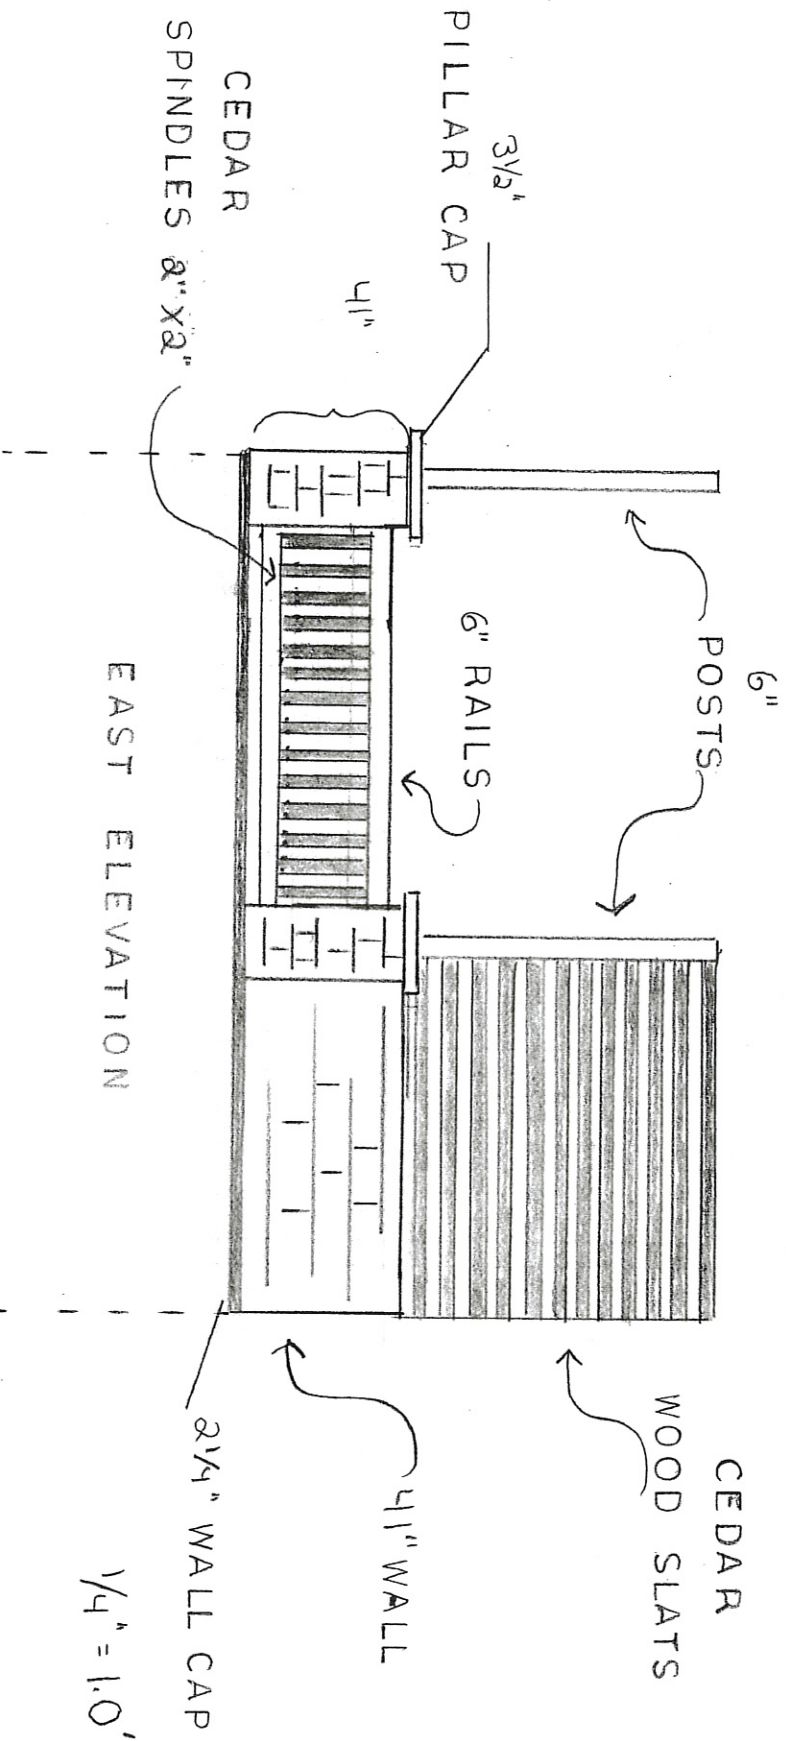

# RAFINATO PILLARS AND WALL WITH YORK CAPS

REVISION 2/27/18

CREATIVE LANDSCAPE  
DESIGNS

RECEIVED  
MAR 01 2018  
VILLAGE OF ELM GROVE

# RAFFINATO PILLARS WITH YORK CAPS

REVISION 2/27/18

CREATIVE LANDSCAPE  
DESIGNS

1/4" = 1.0'