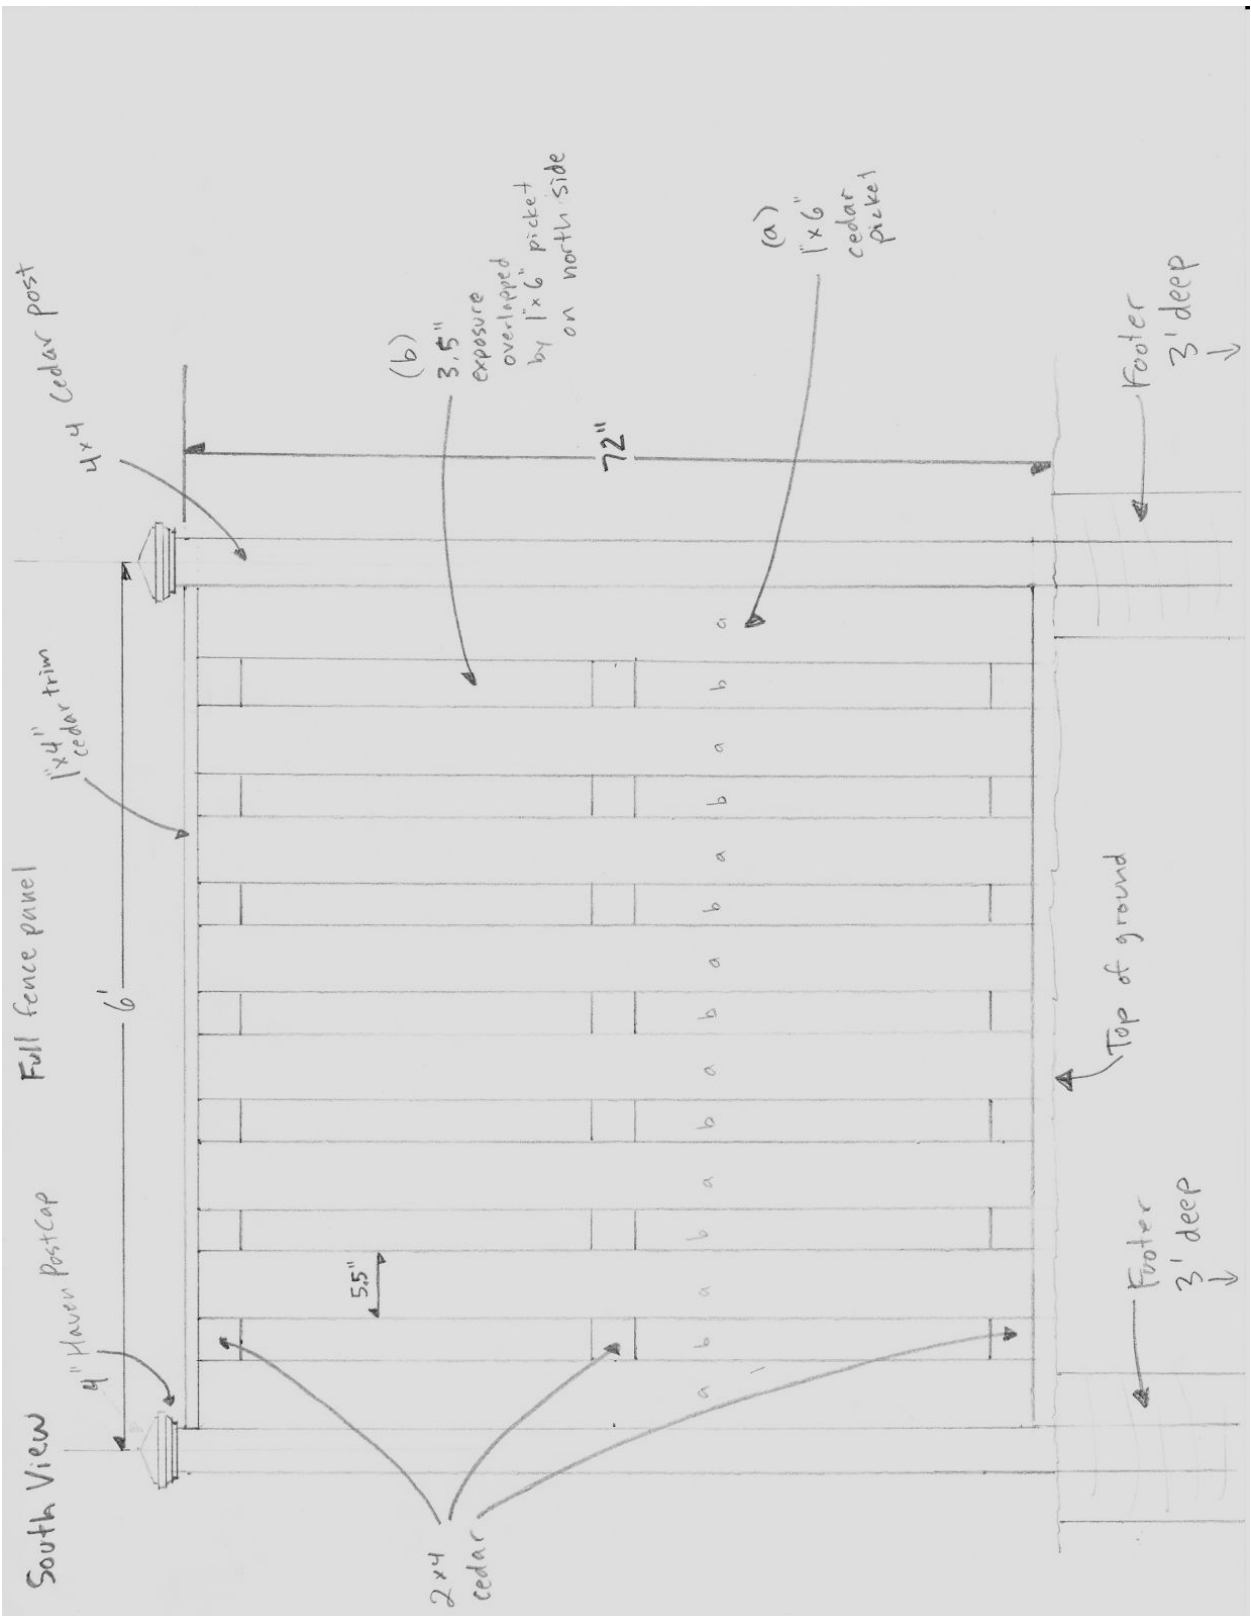

South View

4" Haven PostCap

Full fence panel

1x4" cedar trim

2x4 Cedar post

6'

5.5"

2x4 cedar

(b) 3.5"

exposure overlapped by 1x6" picket on north side

72"

(a) 1x6" cedar picket

a

b

a

b

a

b

a

b

a

b

a

Footer 3' deep

Top of ground

Footer 3' deep

South view full elevation

Tree planted on SE corner of fence