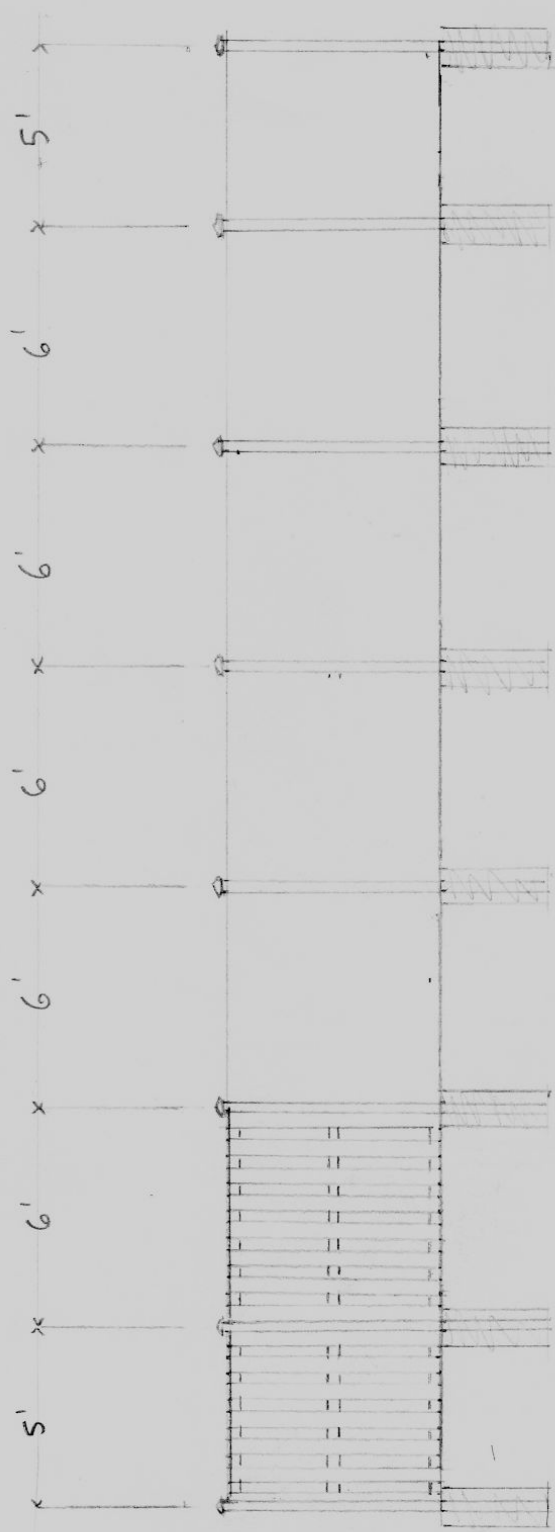

South View

4" Haven PostCap

Full fence panel

1x4" cedar trim

2x4 Cedar post

6'

5.5"

2x4 cedar

(b) 3.5"

exposure overlapped by 1x6" picket on north side

72"

(a) 1x6" cedar picket

a

b

a

b

a

b

a

b

a

b

a

Footer 3' deep

Top of ground

Footer 3' deep

South view full elevation

Tree planted on SE corner of fence