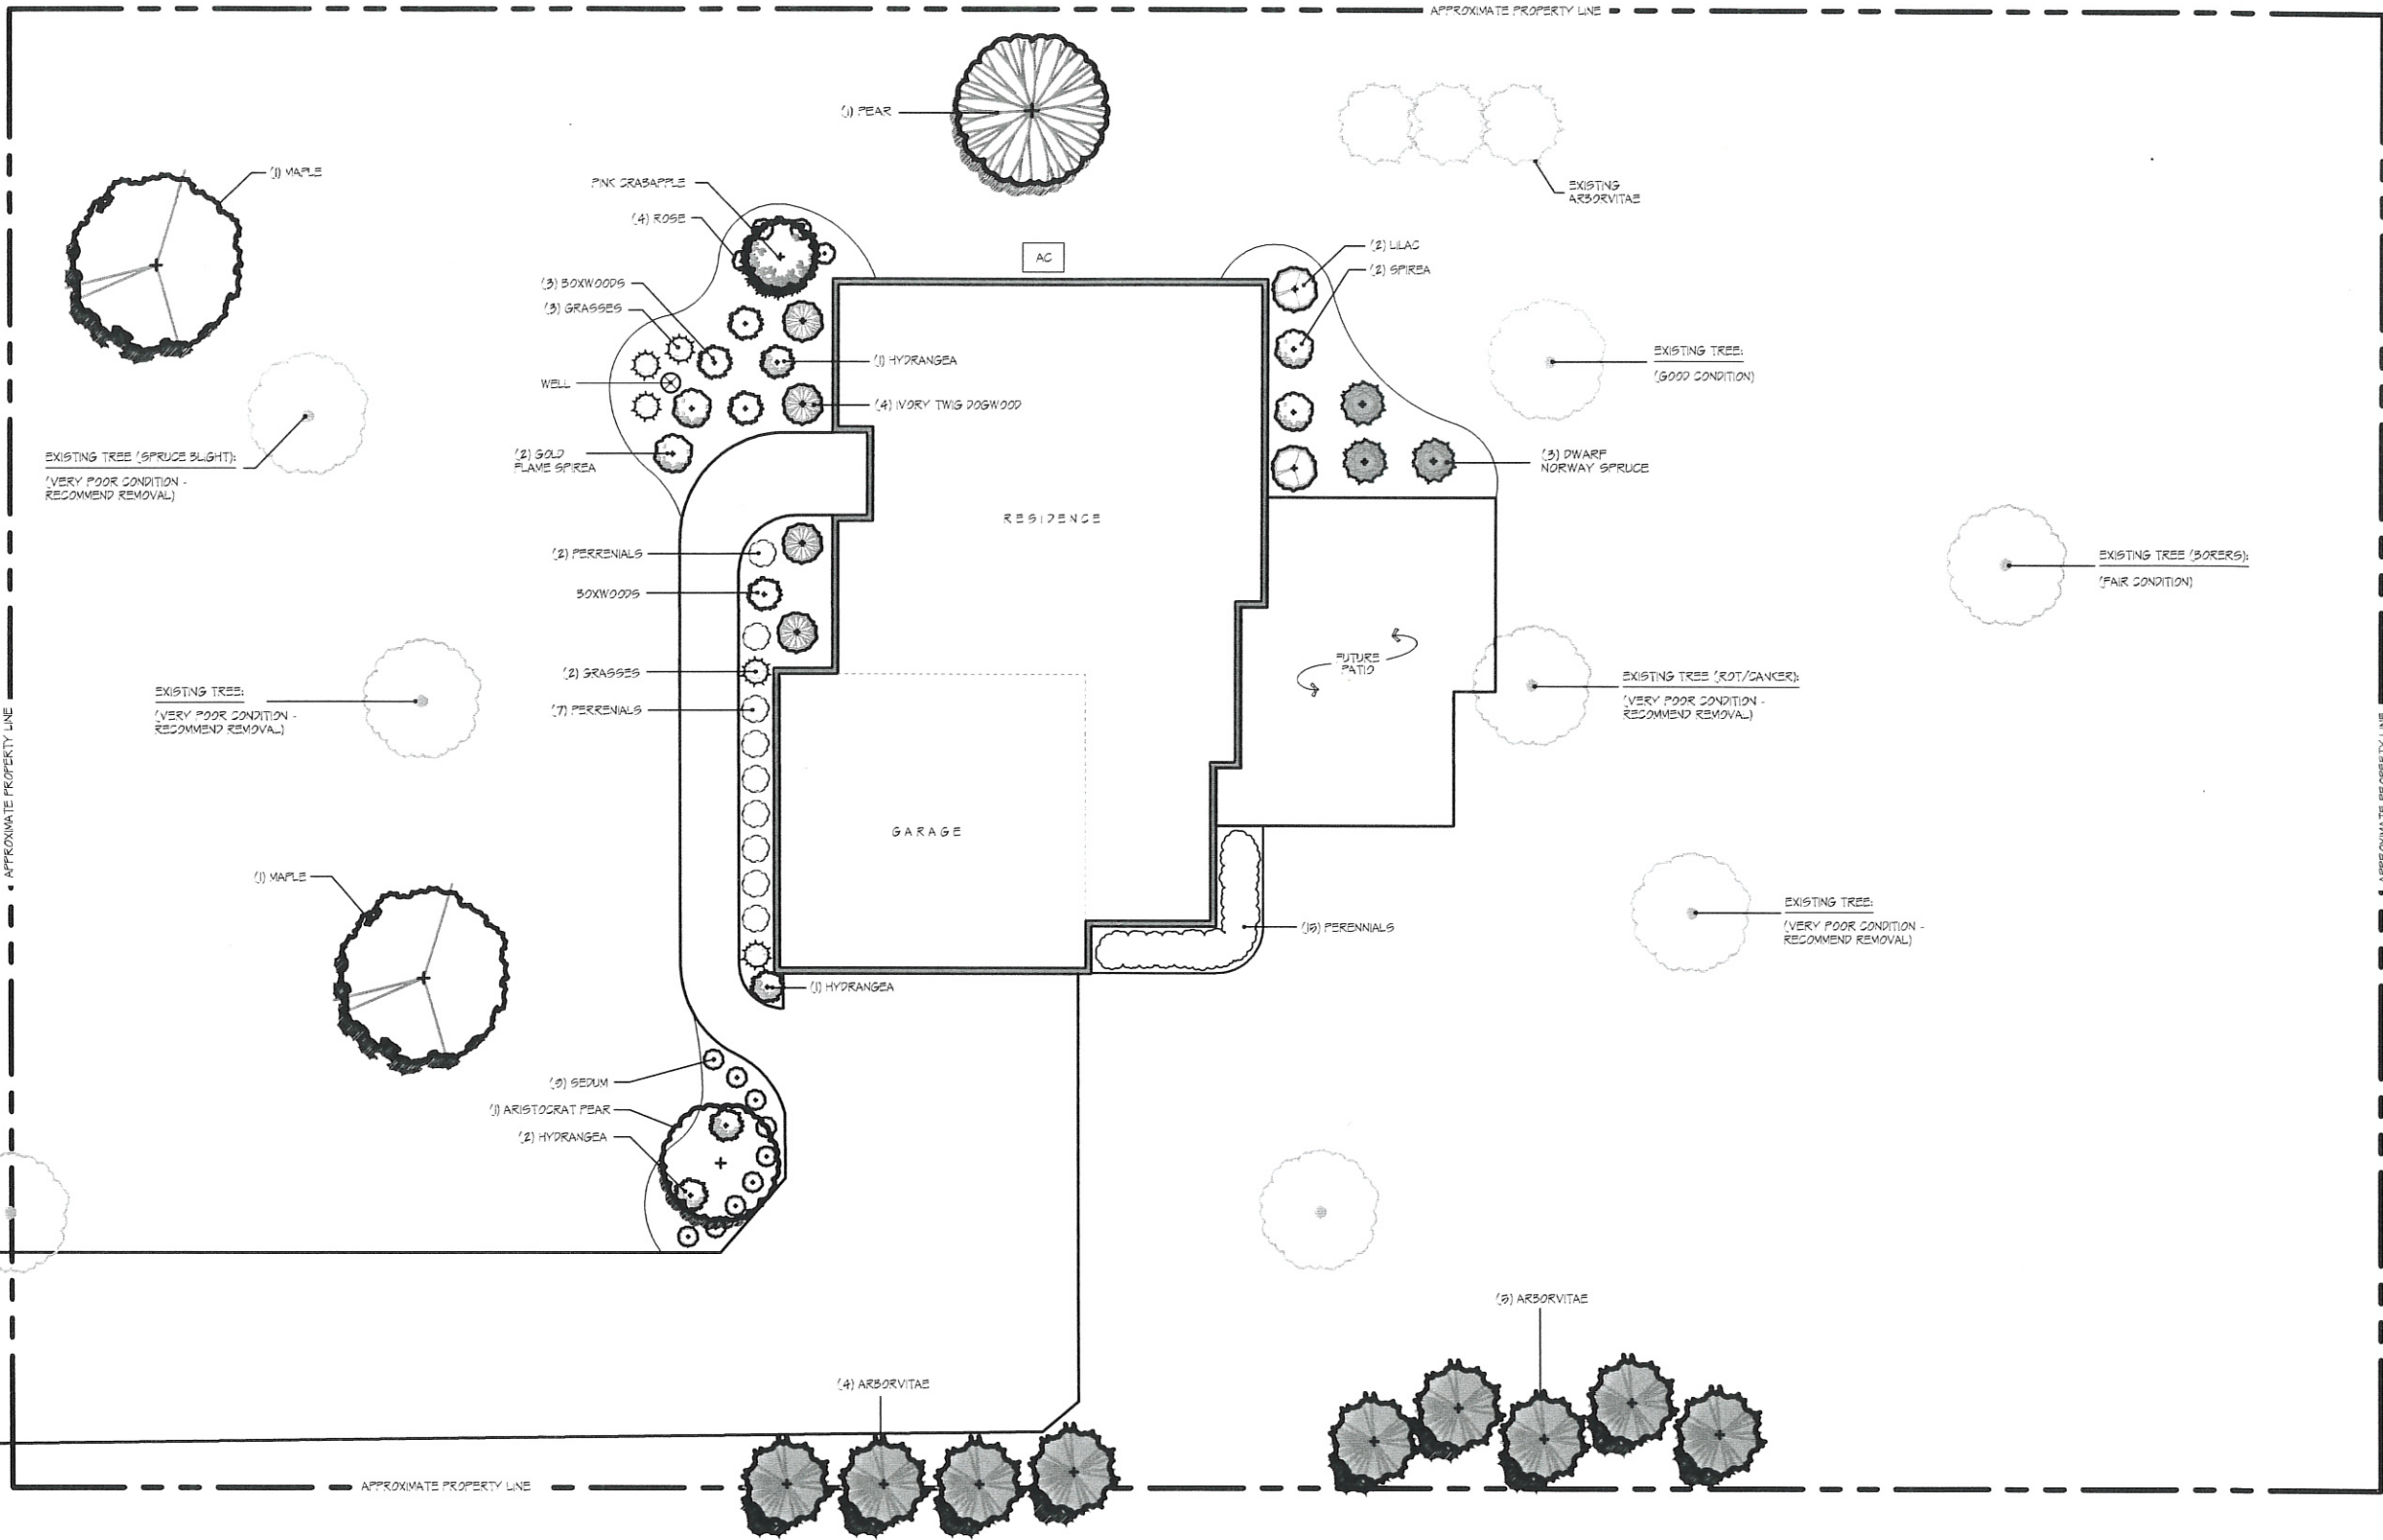

FAIRHAVEN BOULEVARD

- LANDSCAPE ARCHITECTURE
- DESIGN & CONSTRUCTION
- LANDSCAPE MAINTENANCE
- TREE CARE & REMOVAL

12217 W. Watertown Plank Rd.
Wauwatosa, WI 53226
Phone: 414-258-5525
Fax: 414-258-9739
hawkslandscape.com
info@hawkslandscape.com

Mulcahy Residence

1820 FAIRHAVEN BLVD. - ELM GROVE, WI

AMY WILLARD
Designed By
1/2/10
Date
1/16" = 1'
Scale

Revisions:		
Date:	By:	Description:
1/2/10		
Sheet #: _____ of _____		
Project: _____