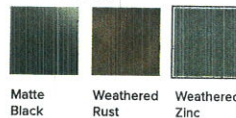

VINTAGE BARN OUTDOOR SCONCE

$229 - $359 REGULAR
$171 - $269 MEMBER

A reproduction of an enamel pendant that's been a fixture – literally – in barns across the country for the last century, this design classic deserves to be brought indoors. We preserved the functional design, and gave it a new look in a variety of finishes.

SHOP THE ENTIRE COLLECTION >

SHOW DETAILS +

HIDE DIMENSIONS -

10" Sconce: 10"W x 14¼"D x 10"H; 4 lbs.
14" Sconce: 14"W x 21½"D x 13½"H; 5 lbs.
18" Sconce: 18"W x 25"D x 17¾"H; 7 lbs.

10" INSTALLATION INSTRUCTIONS >

14" INSTALLATION INSTRUCTIONS >

18" INSTALLATION INSTRUCTIONS >

FINISH OPTIONS

*Single garage door 224
Service garage door x 4
2 doors flanking fireplace
1344*

*2340
11934 tax - shipping
200.00*

PRICE QTY
$299 REGULAR 0
$224 MEMBER ADD TO CART