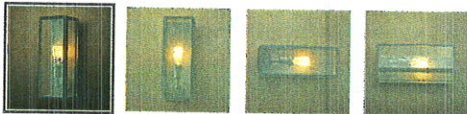

\$299 REGULAR
\$224 MEMBER

Our clear-paned fixture holds Edison-style filament bulbs, creating a showcase for the luminescent beauty of early electrical lighting.

[SHOP THE ENTIRE COLLECTION ▶](#)

[SHOW DETAILS +](#)

[SHOW DIMENSIONS +](#)

[INSTALLATION INSTRUCTIONS ▶](#)

FINISH OPTIONS

*flanking french doors
double garage door*

*224
x 6

1344*

UNION FILAMENT CLEAR GLASS SCONCE

\$299 REGULAR
\$224 MEMBER