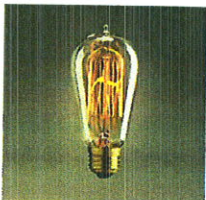

DELIVERY

Standard Delivery Shipping

RETURNS

Learn more about our [Return Policy.](#)

[VIEW IN STOCK ITEMS ▶](#)

ST18 AMBER SQUIRREL-CAGE FILAMENT INCANDESCENT BULB - 2 1/4" DIAM., 4 1/4" L

\$14 REGULAR
\$10 MEMBER