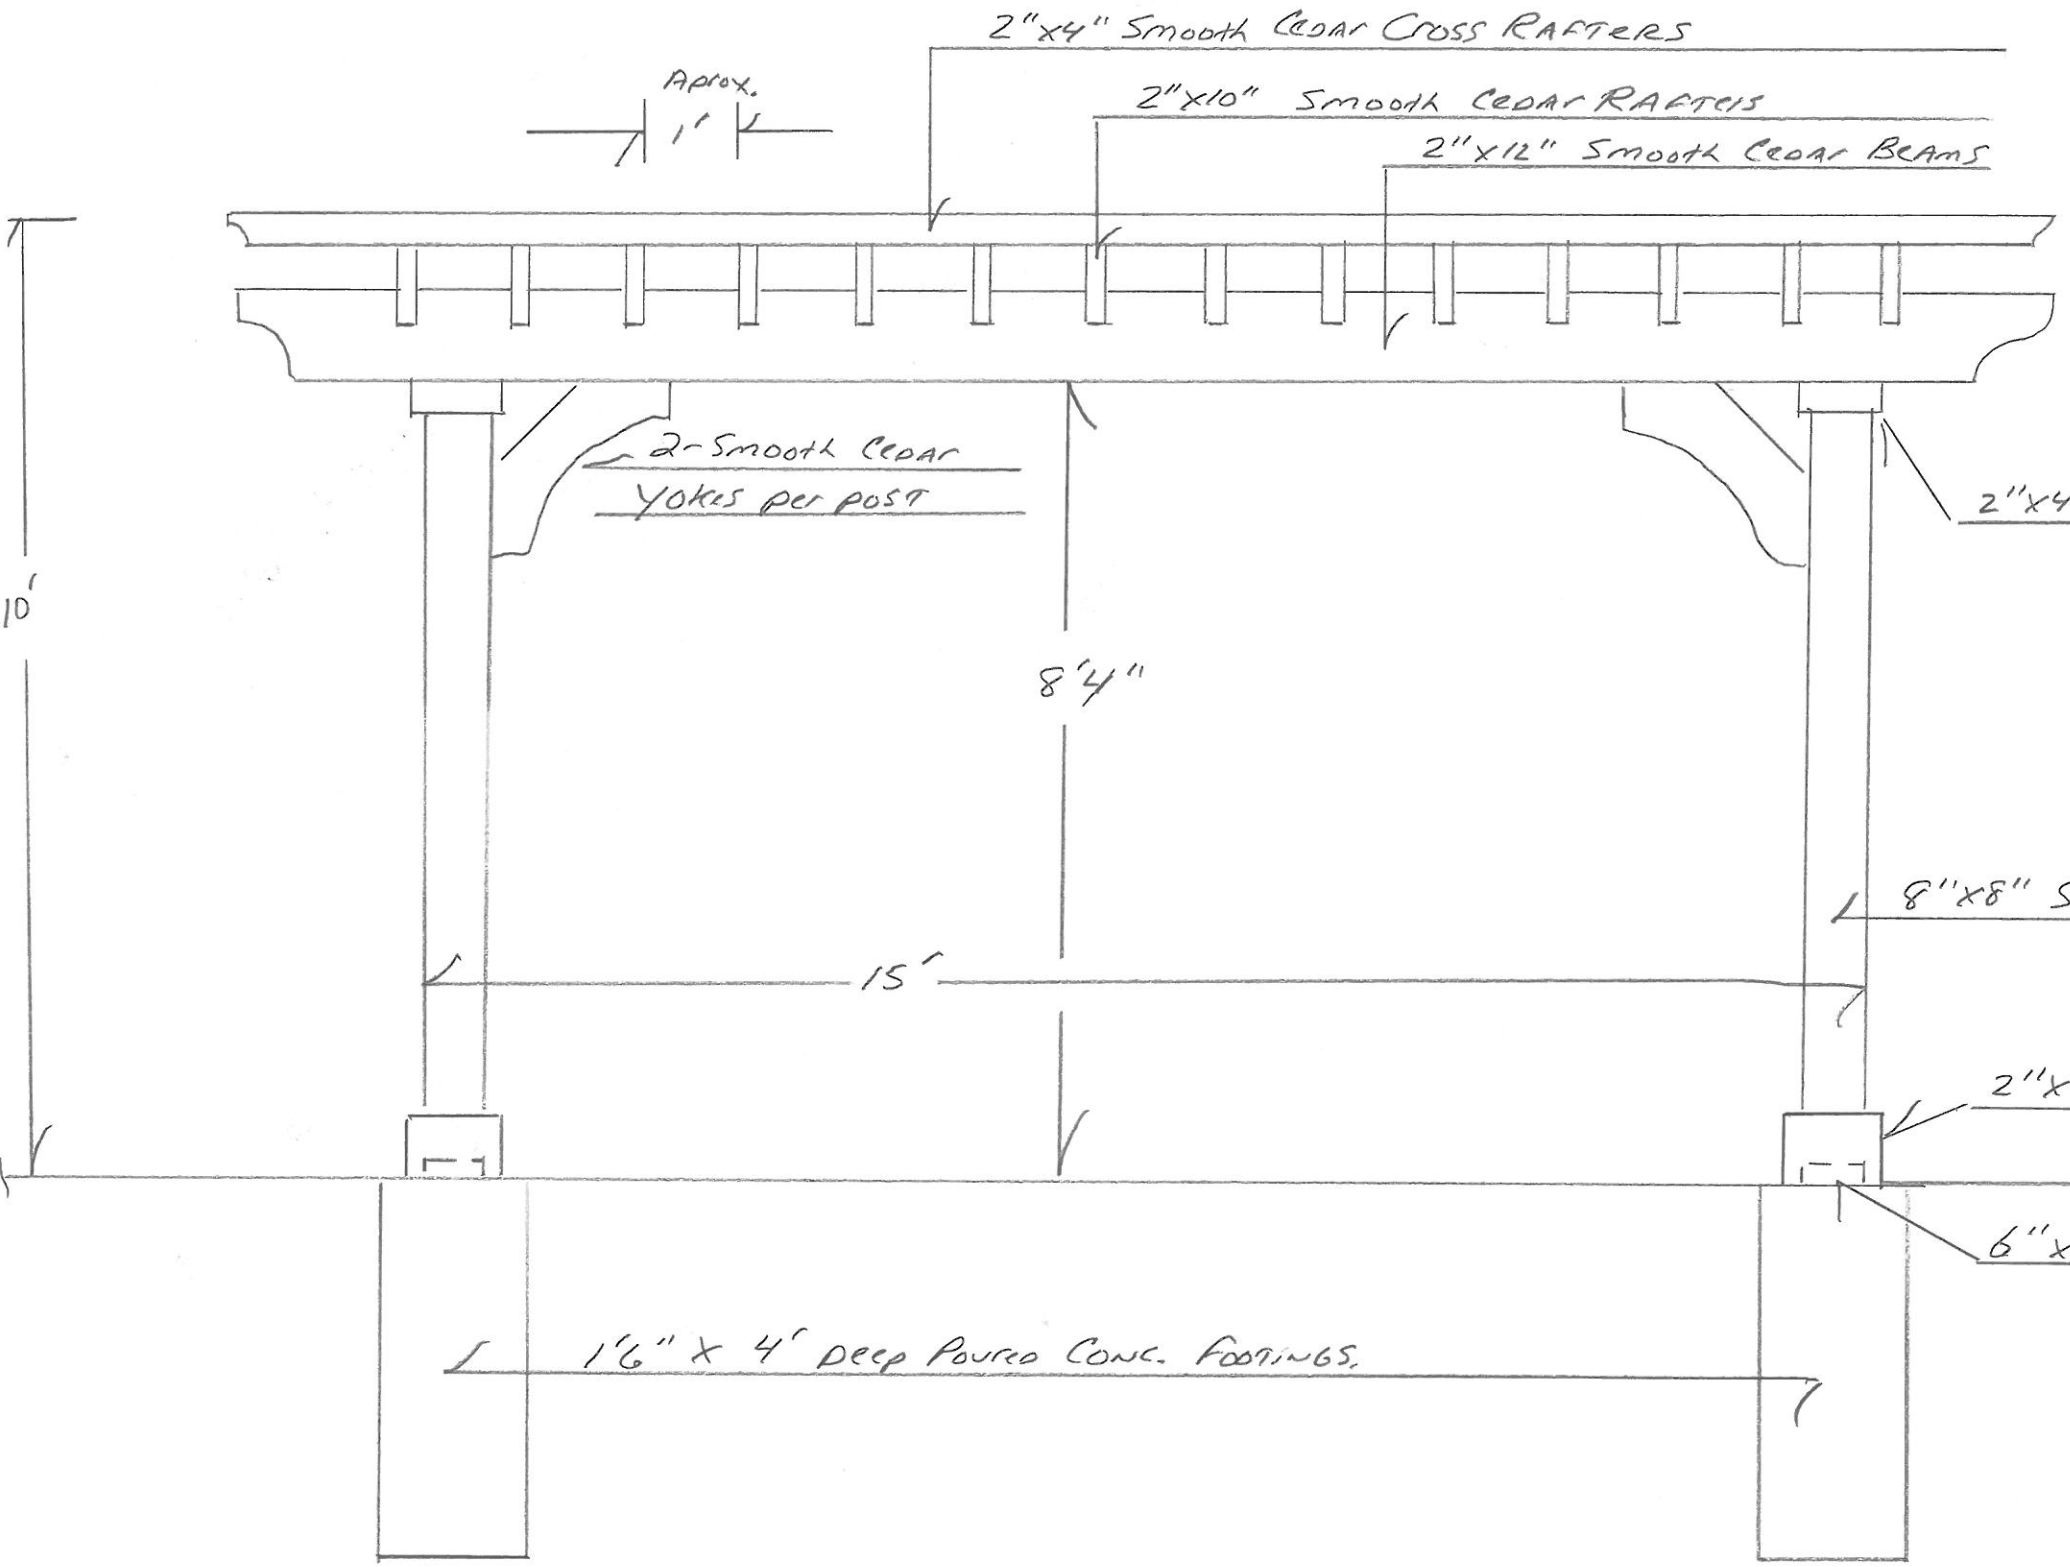

15'x11' Pergola Side View  
Jim + Erika Zaiser  
1550 - SUNSET Drive  
Elm Grove, WI 53122

Aprox.  
1'

2"x4" Smooth Cedar Cross Rafter

2"x10" Smooth Cedar Rafter

2"x12" Smooth Cedar Beams

2 Smooth Cedar  
Yokes per post

2"x4" Smooth Cedar Trim Board

8"x8" Smooth Cedar Post

2"x8" Smooth Cedar Trim Board

6"x6" Simpson Post Anchor Base

1'6" x 4' Deep Poured Conc. Footings

10'

8'4"

15'

15' x 11' Pergola End View  
Jim + Erika Zaiser  
1550- Sunset Drive  
Elm Grove, WI 53122